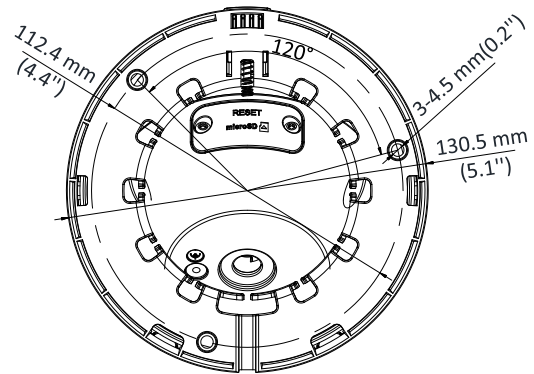

Simultaneous Live View	Up to 6 channels
User/Host	Up to 32 users 3 levels: Administrator, Operator and User
Client	iVMS-4200, Hik-Connect, iVMS-5200, iVMS-4500
Web Browser	IE8+, Chrome 31.0-44, Firefox 30.0-51, Safari 8.0+
<b>Interface</b>	
Communication Interface	1 RJ45 10M/100M self-adaptive Ethernet port
On-board Storage	Built-in micro SD/SDHC/SDXC slot, up to 128 GB
Reset Button	Yes
SVC	H.265 encoding and H.264 encoding support
<b>Smart Feature-set</b>	
Behavior Analysis	Line crossing detection, intrusion detection, region entrance detection, region exit detection, false alarm filter by target classification
<b>General</b>	
Operating Conditions	-30 °C to +50 °C (-22 °F to +122 °F), humidity 95% or less (non-condensing)
Power Supply	12 VDC ± 25%, 5.5 mm coaxial power plug PoE (802.3af, class 3)
Power Consumption	12 VDC, 0.7 A, max: 8.5 W PoE: (802.3af, 36 V to 57 V), 0.3 A to 0.2 A, max: 10 W
IR Range	Up to 50 m
Wavelength	850 nm
Protection Level	IP67
Material	Camera body: metal, bottom base: plastic
Dimensions	Camera: $\Phi 130 \times 105$ mm ( $\Phi 5.1'' \times 4.1''$ )
Weight	Camera: 500 g (1.1 lb.) With package: 780 g (1.7 lb.)

## Dimensions