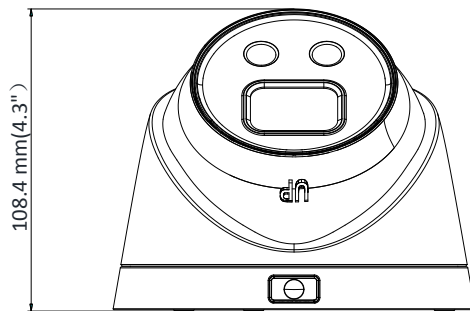

Simultaneous Live View	Up to 6 channels
User/Host	Up to 32 users 3 levels: Administrator, Operator and User
Client	iVMS-4200, Hik-Connect, iVMS-5200, iVMS-4500
Web Browser	IE8+, Chrome 31.0-44, Firefox 30.0-51, Safari 8.0+
<b>Interface</b>	
Communication Interface	1 RJ45 10M/100M self-adaptive Ethernet port
On-board Storage	Built-in micro SD/SDHC/SDXC slot, up to 128 GB
Reset Button	Yes
SVC	H.265 encoding and H.264 encoding support
<b>Smart Feature-set</b>	
Behavior Analysis	Line crossing detection, intrusion detection, region entrance detection, region exit detection, false alarm filter by target classification
<b>General</b>	
Operating Conditions	-30 °C to +50 °C (-22 °F to +122 °F), humidity 95% or less (non-condensing)
Power Supply	12 VDC ± 25%, 5.5 mm coaxial power plug PoE (802.3af, class 3)
Power Consumption	12 VDC, 0.7 A, max: 8.5 W PoE: (802.3af, 36 V to 57 V), 0.3 A to 0.2 A, max: 10 W
IR Range	Up to 50 m
Wavelength	850 nm
Protection Level	IP67
Material	Camera body: metal, bottom base: plastic
Dimensions	Camera: $\Phi 130 \times 105$ mm ( $\Phi 5.1'' \times 4.1''$ )
Weight	Camera: 500 g (1.1 lb.) With package: 780 g (1.7 lb.)

## Dimensions