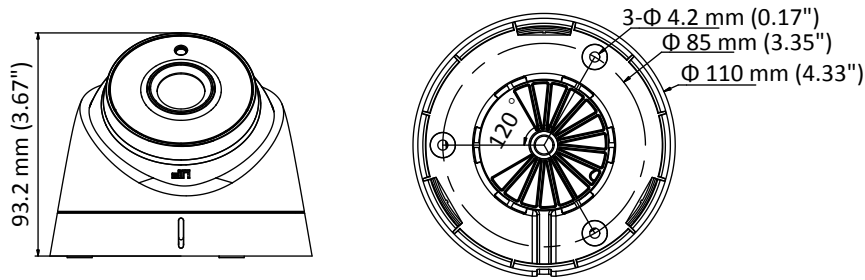

www.hikvision.com

Specification

Camera	
Image Sensor	2.0 megapixel progressive scan CMOS
Signal System	PAL/NTSC
Frame Rate	PAL: 1080p@25fps NTSC: 1080p@30fps
Effective Pixels	1920 (H) × 1080 (V)
Min. illumination	0.01 Lux@(F1.2, AGC ON), 0 Lux with IR
Shutter Time	PAL: 1/25 s to 1/50,000 s NTSC: 1/30 s to 1/50,000 s
Lens	2.8 mm, 3.6 mm, 6 mm fixed focal lens
Horizontal Field of View	103.55° (2.8 mm), 82.63° (3.6 mm), 54.38° (6 mm)
Lens Mount	M12
Day & Night	IR cut filter
Angle Adjustment	Pan: 0° to 360°, Tilt: 0° to 75°, Rotate: 0° to 360°
Synchronization	Internal synchronization
S/N Ratio	> 62 dB
Interface	
Video Output	1 HD analog output/1 Vp-p composite output (75Ω/BNC)
General	
Operating Conditions	-40 °C to 60 °C (-40 °F to 140 °F), humidity: 90% or less (non-condensation)
Power Supply	12 VDC ± 30%/PoC.af
Power Consumption	Max. 4 W
Ingress Protection	IP66
Material	Plastic
IR Range	Up to 20 m
Communication	Up the coax, Protocol: HIKVISION-C (TVI output)
Dimensions	Φ 110 mm × 93.2 mm (4.33" × 3.67")
Weight	Approx. 350 g (0.77 lb.)

Order Models

DS-2CE56D0T-IT1E

Dimension

Accessory

DS-1272ZJ-110-TRS
Wall Mounting Bracket

DS-1275ZJ
Vertical Pole Mounting Bracket

DS-1275ZJ
Vertical Pole Mounting Bracket

DS-1280ZI-S
Junction Box