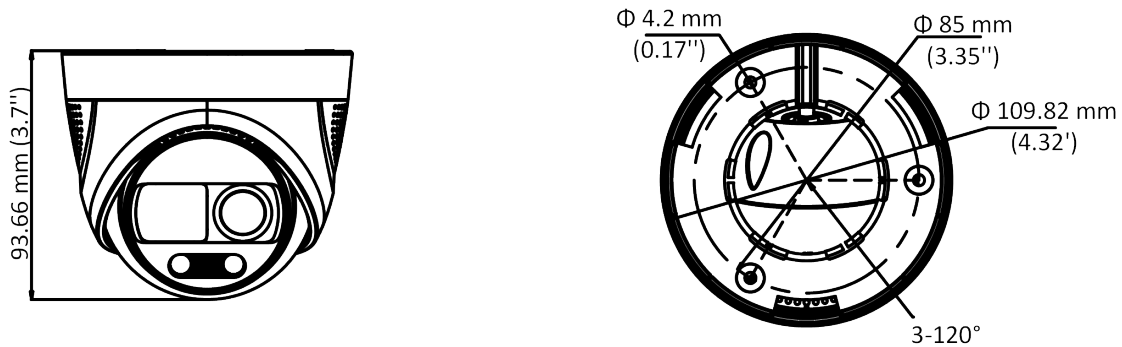

General	
Operating Conditions	-40 °C to 60 °C (-40 °F to 140 °F), humidity 90% or less (non-condensing)
Power Supply	12 VDC ± 25% <i>*You are recommended to use one power adapter to supply the power for one camera.</i>
Power Consumption	Max. 6.6 W
Protection Level	IP67
Material	Enclosure: Plastic Main Body: Metal
White Light Range	Up to 20 m
PIR Range	Angle: 110°, Range: 11 m
Communication	HIKVISION-C
Dimensions	Φ 109.82 mm × 93.66 mm (Φ 4.32" × 3.7")
Weight	Approx. 390 g (0.86 lb.)

Available Model

DS-2CE72DFT-PIRXOF28

Dimension