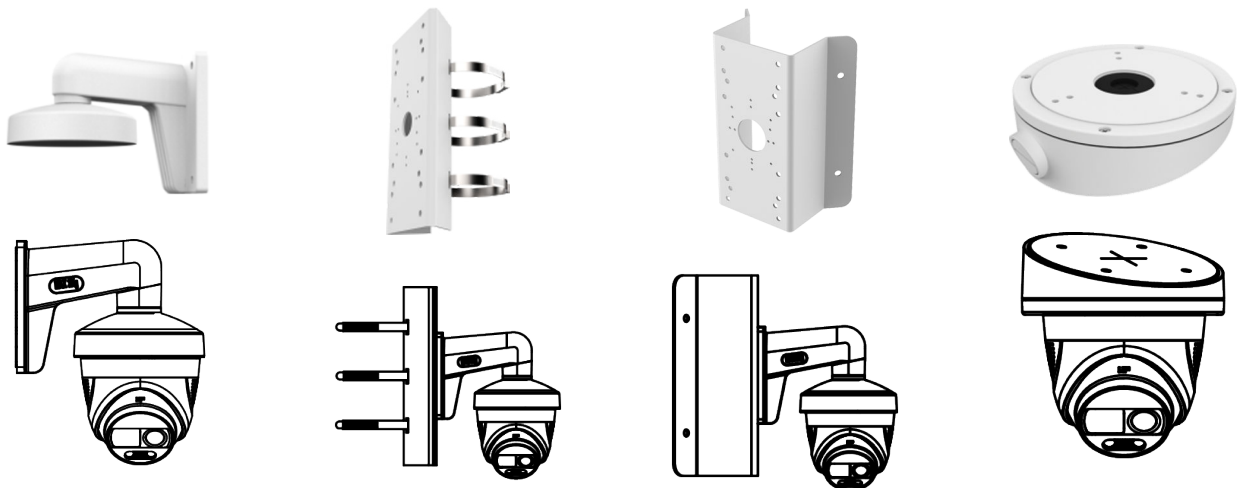

Specification

Camera	
Image Sensor	2 MP CMOS
Signal System	PAL/NTSC
Resolution	1920 (H) × 1080 (V)
Frame Rate	TVI: 1080p@30fps, 1080p@25fps AHD: 1080p@30fps, 1080p@25fps CVI: 1080p@30fps, 1080p@25fps CVBS: PAL/NTSC
Min. illumination	0.0005 Lux @ (F1.0, AGC ON), 0 Lux with White Light
Shutter Time	PAL: 1/25 s to 1/50, 000 s NTSC: 1/30 s to 1/50, 000 s
Slow Shutter	Max. 16 times
Lens	2.8 mm fixed lens
Field of View	2.8 mm, horizontal FOV: 104°, vertical FOV: 54°, diagonal FOV: 126°
Lens Mount	M16
Flashing Light Alarm (Red & Blue)	Yes
Audible Alarm	Yes
Day & Night	Color
WDR (Wide Dynamic Range)	≥130 dB
Angle Adjustment	Pan: 0 to 360°, Tilt: 0 to 75°, Rotation: 0 to 360°
Menu	
White Light	Auto/Off
Image Mode	STD/HIGH-SAT
AGC	Yes
White Balance	Auto/Manual
AE (Auto Exposure) Mode	WDR/BLC/HLC/Global/HLS
Anti-Banding	Yes
Privacy Mask	4 programmable privacy masks
Motion Detection	4 programmable motion areas
Noise Reduction	3D DNR/ 2D DNR
Language	English
Function	Brightness, Sharpness, Mirror, Smart Light, Defective Pixel Correction
Interface	
Video Output	Switchable TVI/AHD/CVI/CVBS
Alarm	1 alarm out

General	
Operating Conditions	-40 °C to 60 °C (-40 °F to 140 °F), humidity 90% or less (non-condensing)
Power Supply	12 VDC ± 25% <i>*You are recommended to use one power adapter to supply the power for one camera.</i>
Power Consumption	Max. 6.6 W
Protection Level	IP67
Material	Enclosure: Plastic Main Body: Metal
White Light Range	Up to 20 m
PIR Range	Angle: 110°, Range: 11 m
Communication	HIKVISION-C
Dimensions	Φ 109.82 mm × 93.66 mm (Φ 4.32" × 3.7")
Weight	Approx. 390 g (0.86 lb.)

Available Model

DS-2CE72DFT-PIRXOF28

Dimension

Accessory

DS-1272ZJ-110-TRS
Wall Mount

DS-1275ZJ-SUS
Vertical Pole Mount

DS-1276ZJ-SUS
Corner Mount

DS-1281ZJ-S
Inclined Ceiling Mount