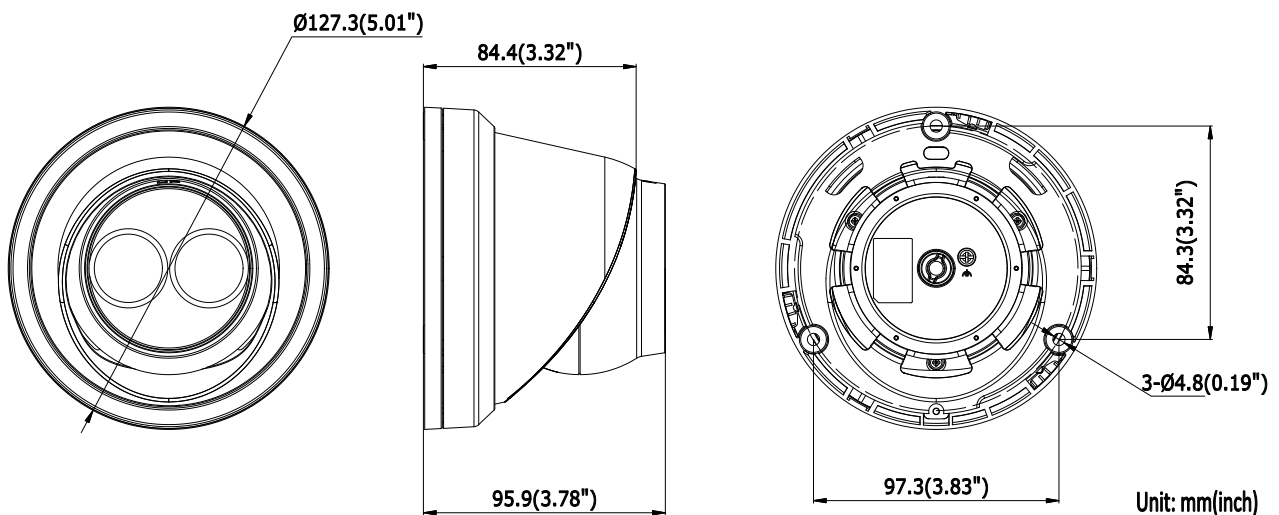

General Function	One-key Reset, Dual-VCA, Anti-Flicker, Heartbeat, Mirror, Password Protection, Privacy Mask, Watermark, IP Address Filter
Interface	
Communication Interface	1 RJ45 10M/100M self-adaptive Ethernet port
On-board Storage	Built-in microSD/SDHC/SDXC slot, up to 128 GB
Smart Feature-set	
Behavior Analysis	Line crossing detection, intrusion detection, unattended baggage detection, object removal detection
Line Crossing Detection	Cross a pre-defined virtual line, up to 1 pre-defined virtual lines supported
Intrusion Detection	Enter and loiter in a pre-defined virtual region, up to 1 pre-defined virtual regions supported
Object Removal Detection	Objects removed from the pre-defined region, such as the exhibits on display.
Unattended Baggage Detection	Objects left over in the pre-defined region such as the baggage, purse, dangerous materials
Face Detection	Human face appears in the image can be detected and trigger linkage method
General	
Operating Conditions	-30 °C to +60 °C (-22 °F to +140 °F), Humidity 95% or less (non-condensing)
Power Supply	12 VDC ± 25%, 6W PoE(802.3af, 42.5 – 57V, class 3), 7W
IR Range	Up to 30 m
Protection Level	IP67
Dimensions	Camera: Φ 127.3 × 95.9 mm (5.01" × 3.78") Package: 150 × 150 × 141 mm (5.91" × 5.91" × 5.55")
Weight	Camera: 620 g (1.37 lb.)

Available Models

DS-2CD2325FHWD-I

Dimensions