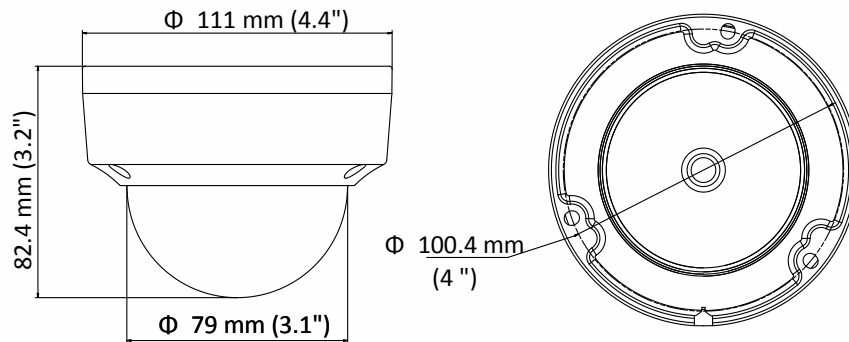

Dimension

Accessory

DS-1250ZJ
Rain Shade

Distributed by

HIKVISION®

Headquarters

No.555 Qianmo Road, Binjiang District,
Hangzhou 310051, China
T +86-571-8807-5998
overseasbusiness@hikvision.com

Hikvision USA
T +1-909-895-0400
sales.usa@hikvision.com

Hikvision Europe
T +31-23-55-42-770
info.eu@hikvision.com

Hikvision Middle East
T +971-4-8816086
salesme@hikvision.com

Hikvision Russia
T +7-495-669-67-99
saleru@hikvision.com

Hikvision India
T +91-22-28469900
sales@pramahikvision.com

Hikvision Italy
T +39-0438-6902
info.it@hikvision.com

Hikvision France
T +33(0)1-85-330-450
info.fr@hikvision.com

Hikvision Spain
T +34-91-737-16-55
info.es@hikvision.com

Hikvision Poland
T +48-22-460-01-50
poland@hikvision.com

Hikvision UK
T +01628-902140
support.uk@hikvision.com

Hikvision Singapore
T +65-6684-4718
sg@hikvision.com

Hikvision Oceania
T +61-2-8599-4233
salesau@hikvision.com

Hikvision Canada
T +1-909-895-0400
sales.usa@hikvision.com

Hikvision Korea
T +82-31-731-8841
sales.korea@hikvision.com

Hikvision Brazil
T +55 11 3318-0050
Latam.support@hikvision.com

Hikvision Africa
T +27 (10) 0351172
sale.africa@hikvision.com

Hikvision Hong Kong
T +852-2151-1761