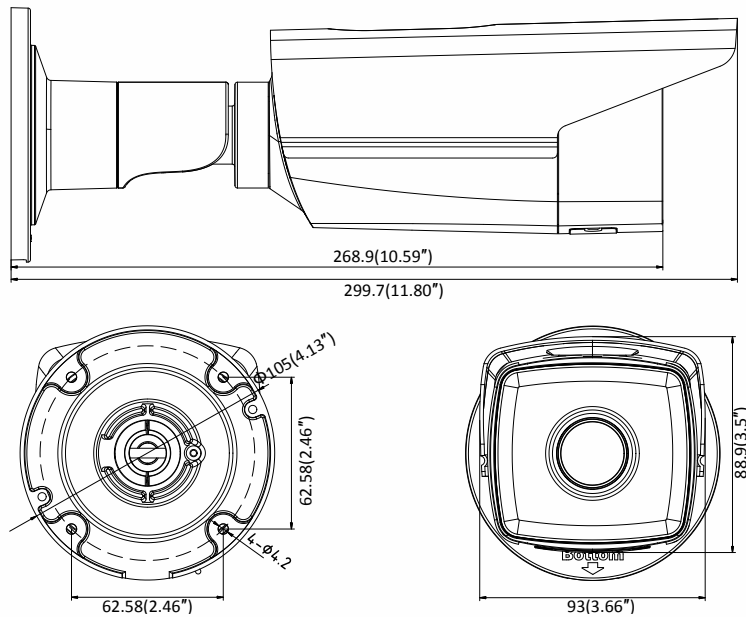

Available Model:

DS-2CD2T23G0-I5 (2.8/4/6/8 mm), DS-2CD2T23G0-I8 (2.8/4/6/8 mm)

Dimension

Unit: mm

Accessory

DS-1260ZJ
Junction Box

Distributed by

HIKVISION®

Headquarters

No.555 Qianmo Road, Binjiang District,
Hangzhou 310051, China
T +86-571-8807-5998
overseasbusiness@hikvision.com

Hikvision USA
T +1-909-895-0400
sales.usa@hikvision.com

Hikvision Italy
T +39-0438-6902
info.it@hikvision.com

Hikvision Singapore
T +65-6684-4718
sg@hikvision.com

Hikvision Africa
T +27 (0) 0351172
sale.africa@hikvision.com

Hikvision Europe
T +31-23-55-42-770
info.eu@hikvision.com

Hikvision France
T +33(0)1-85-330-450
info.fr@hikvision.com

Hikvision Oceania
T +61-2-8599-4233
salesau@hikvision.com

Hikvision Hong Kong
T +852-2151-1761

Hikvision Middle East
T +971-4-8816086
salesme@hikvision.com

Hikvision Spain
T +34-91-737-16-55
info.es@hikvision.com

Hikvision Canada
T +1-909-895-0400
sales.usa@hikvision.com

Hikvision Russia
T +7-495-669-67-99
saleru@hikvision.com

Hikvision Poland
T +48-22-460-01-50
potand@hikvision.com

Hikvision Korea
T +82-31-731-8841
sales.korea@hikvision.com

Hikvision India
T +91-22-28469900
sales@pramahikvision.com

Hikvision UK
T +01628-902140
support.uk@hikvision.com

Hikvision Brazil
T +55 11 3318-0050
Latam.support@hikvision.com

05060020200416