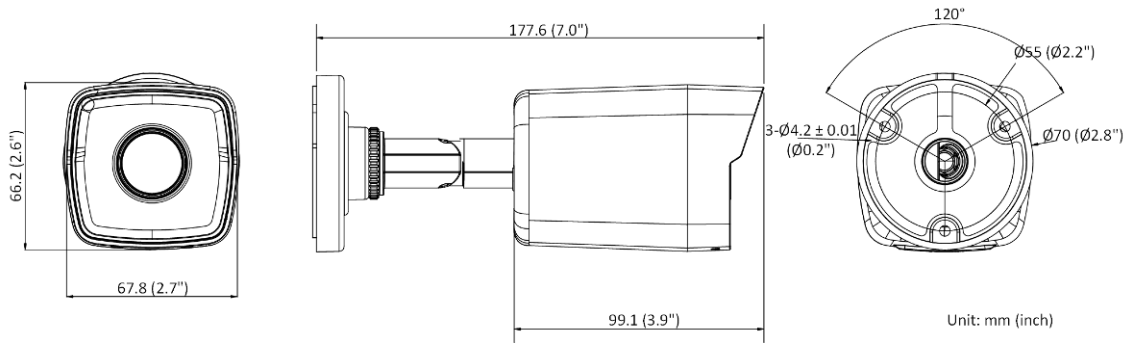

Interface	
Ethernet Interface	1 RJ45 10 M/100 M self-adaptive Ethernet port
Event	
Basic Event	Motion detection, video tampering alarm, exception
General	
Linkage Method	Upload to FTP, notify surveillance center, send email
Camera Material	Metal & Plastic
Camera Dimension	177.6 mm × 66.2 mm × 67.8 mm (7.0" × 2.6" × 2.7")
Package Dimension	216 mm × 121 mm × 118 mm (8.5" × 4.8" × 4.6")
Camera Weight	Approx. 270 g (0.6 lb.)
With Package Weight	Approx. 490 g (1.1 lb.)
Storage Conditions	-30 °C to 60 °C (-22 °F to 140 °F). Humidity: 95% or less (non-condensing)
Startup and Operating Conditions	-30 °C to 60 °C (-22 °F to 140 °F). Humidity: 95% or less (non-condensing)
Web Client Language	English, Ukrainian
General Function	Anti-flicker, heartbeat, mirror, password protection, privacy mask, watermark, IP address filter
Firmware Version	V5.5.120
Power Consumption and Current	12 VDC, 0.4 A, max. 5 W PoE: (802.3af, 36 V to 57 V), 0.2 A to 0.15 A, max. 6.5 W
Power Supply	12 VDC ± 25% PoE: 802.3af, Class 3
Power Interface	Ø5.5 mm coaxial power plug
Approval	
EMC	FCC SDoC (47 CFR Part 15, Subpart B); CE-EMC (EN 55032: 2015, EN 61000-3-2: 2014, EN 61000-3-3: 2013, EN 50130-4: 2011 +A1: 2014); RCM (AS/NZS CISPR 32: 2015); IC VoC (ICES-003: Issue 6, 2016); KC (KN 32: 2015, KN 35: 2015)
Safety	UL (UL 60950-1); CB (IEC 60950-1:2005 + Am 1:2009 + Am 2:2013, IEC 62368-1:2014); CE-LVD (EN 60950-1:2005 + Am 1:2009 + Am 2:2013, IEC 62368-1:2014); BIS (IS 13252(Part 1):2010+A1:2013+A2:2015)
Environment	CE-RoHS (2011/65/EU); WEEE (2012/19/EU); Reach (Regulation (EC) No 1907/2006)
Protection	IP67 (IEC 60529-2013)

## Dimension